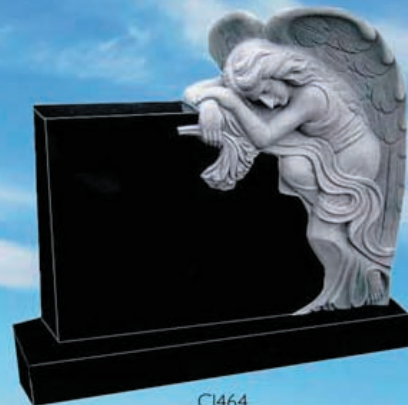

CJ464
"The Leaning Angel"

Please find the various designs for 'standard' headstone tops.