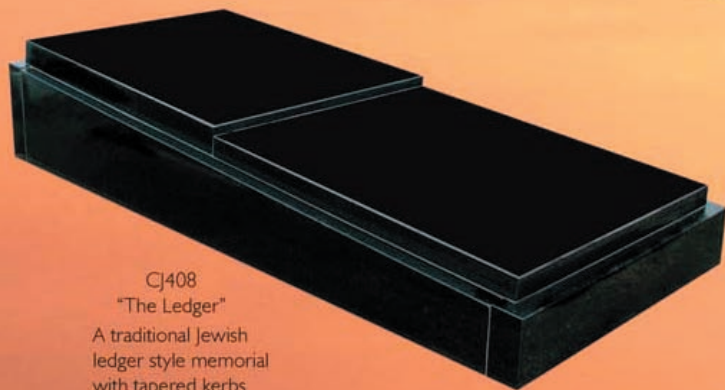

CJ406  
"The Enfield"

CJ407  
"The Seaton"

"Where the location lends itself,  
a kerb set can be added to most  
memorials, giving a grand and  
impressive effect"

CJ409 "The Pathway"  
Shown in Indian Grey

CJ408  
"The Ledger"  
A traditional Jewish  
ledger style memorial  
with tapered kerbs

CJ410  
"The Landscape"  
Shown in Sira Grey

CJ411  
Your memorial can be fixed on a polished Granite foundation to enhance its appearance