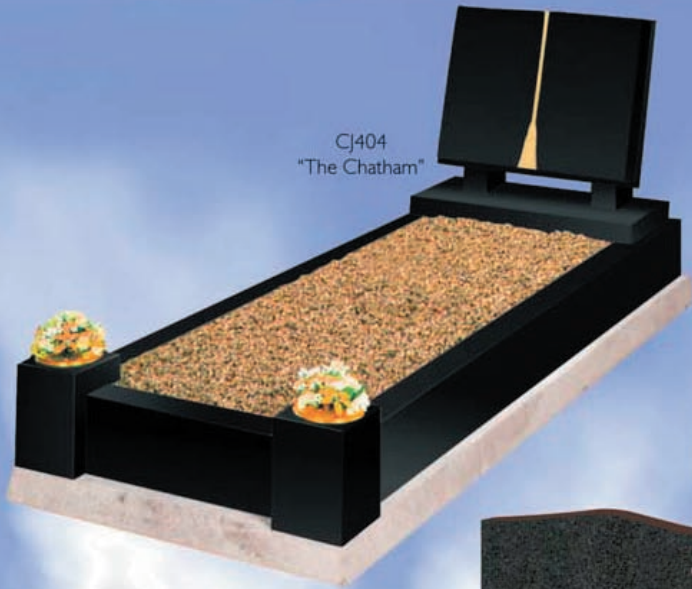

An elegant kerb set shown in polished Imperial White granite, with an optional design and inset panel for an etched photograph

CJ402 "Triple Hearts"

A truly impressive Heart kerb set shown in all polished Blue Pearl

CJ403 "The Polished Rope"

A polished rope design memorial with matching kerbs, complemented with an optional laser etched photograph. Shown in Khammam Ebony Black

CJ404  
"The Chatham"

CJ405  
"The Dunstable"