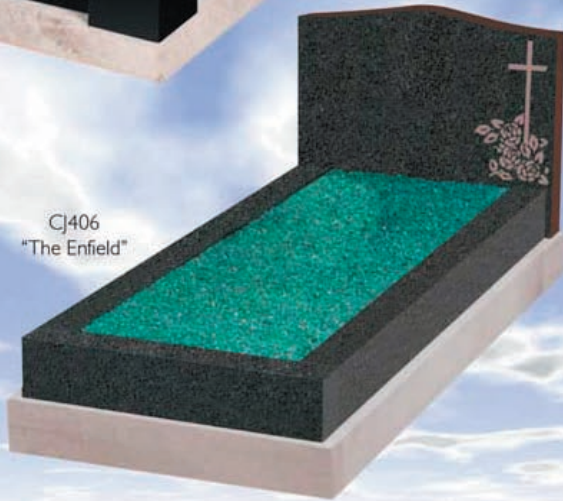

CJ406
"The Enfield"