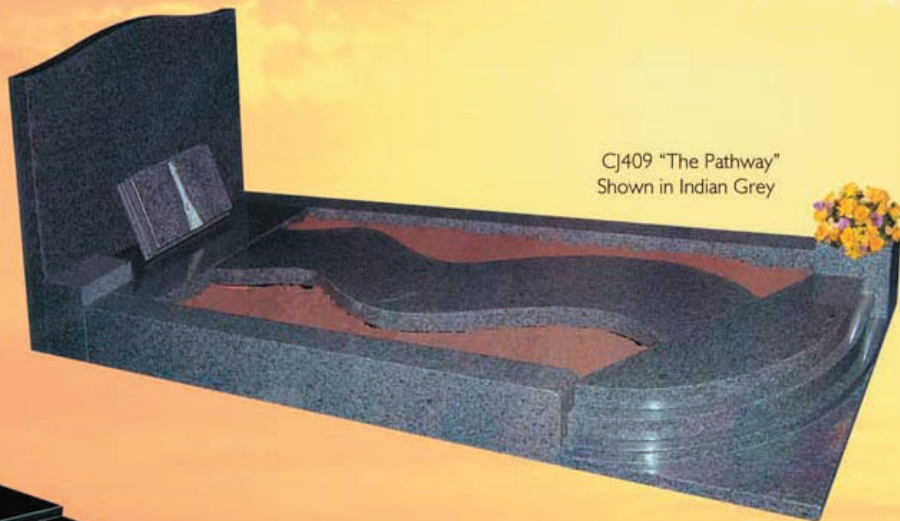

"Where the location lends itself,
a kerb set can be added to most
memorials, giving a grand and
impressive effect"

CJ409 "The Pathway"
Shown in Indian Grey